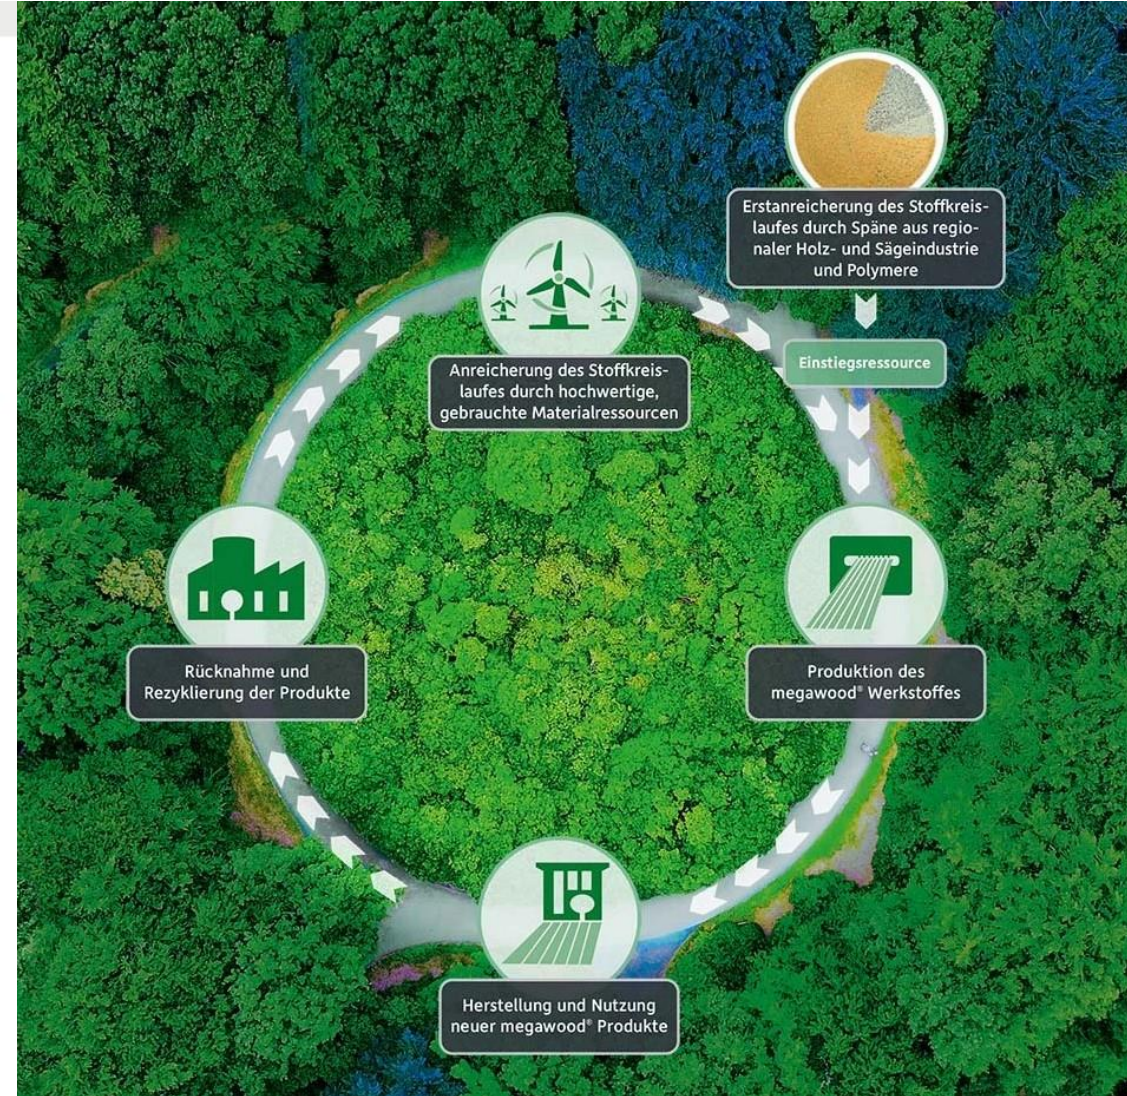

Description

"GCC - German Compact Composite".

For more information, visit

www.novo-tech.de

www.megawood.com

www.easydeck.de

Abb. 1: <https://www.c2ccertified.org/products/scorecard/german-compact-composite-eg-megawood-easydeck-torro-timber-novotech-gmbh-co-kg>

Abb. 2: https://www.megawood.com/templates/yootheme/cache/Wald-mit-Kreislauf_quadrat-3de91d01.webp

HOLZ (BAUTEN IN ÖSTERREICH)

 **Thoma**

C2C-ARCHITEKTUR

UMFASSEND EFFEKTIV!

Lebensraum
Sauberes Wasser
Schönheit