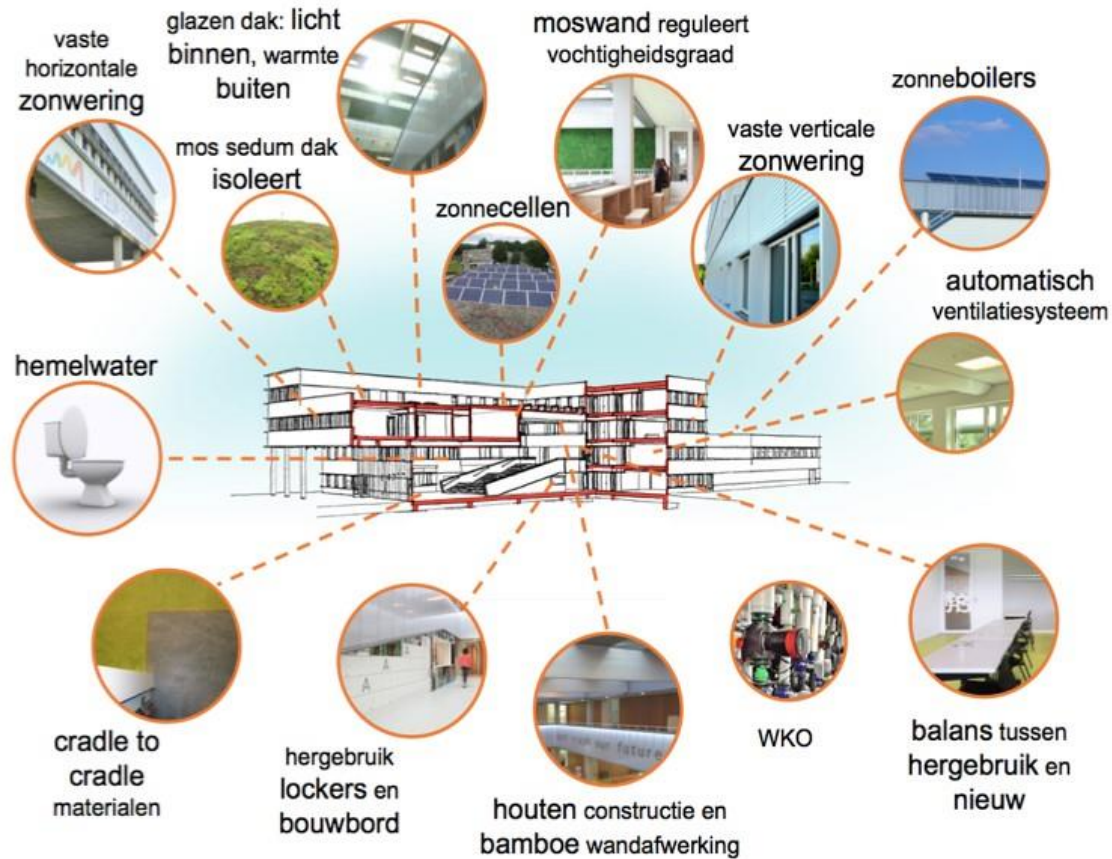

C2C-SCHULE: LYCEUM SCHRAVENLANT, SCHIEDAM, NL